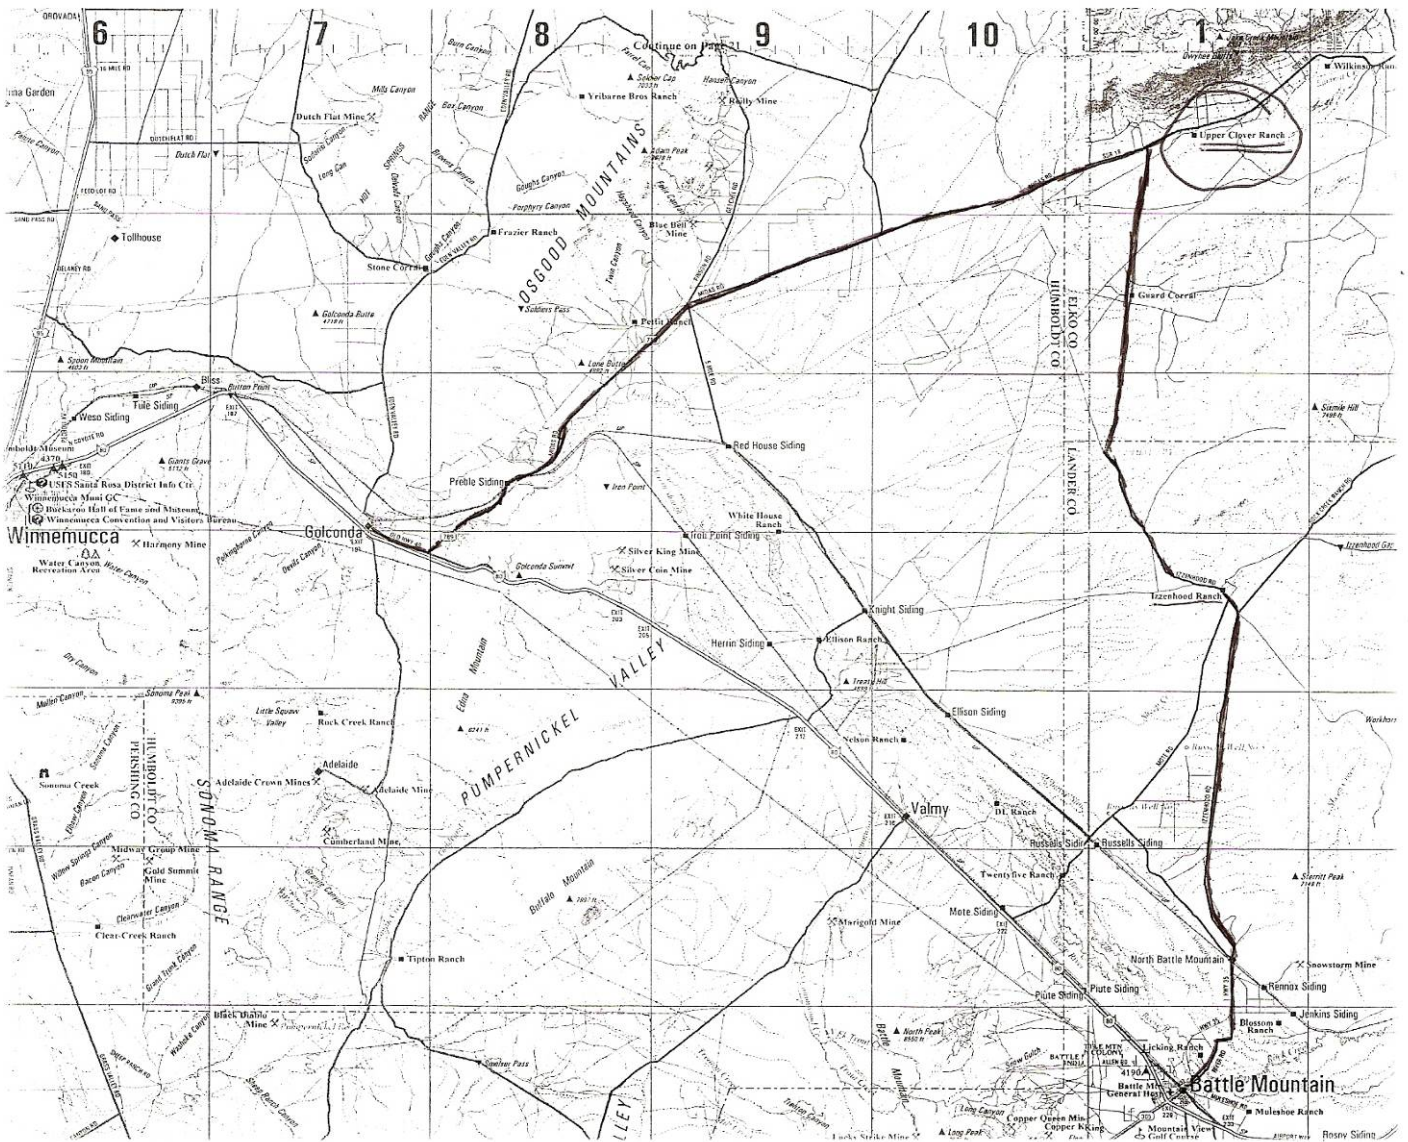

SRM Summer Meeting Location
 upper Clover Ranch - SW of Midas
 Due North of Battle Mountain

- Routes:
- Winnemucca - Golconda take 789 to Midas Rd. - to upper Clover
 - Battle Mtn. - River Rd to IZZENHOOD Ranch - to upper Clover
rocker rd
 - Tuscarora - Midas tuscarora rd - willow creek res. to upper Clover

Midas

Figure 1 Upper Clover Ranch Map